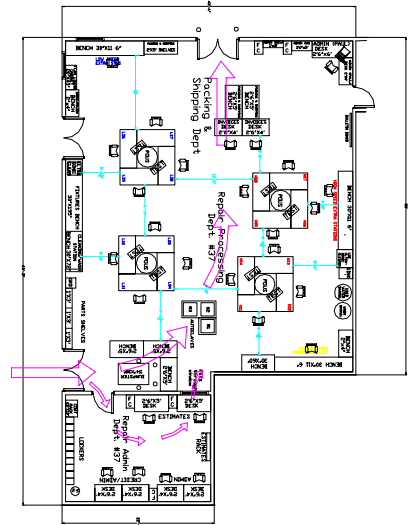

Profero, Inc.
124 W. Polk Street
Suite 101
Chicago, IL 60605-1770
Tel (312) 294-9900
Fax (312) 294-9911
email: info@proferoinc.com

Go Flow

- Profero, Inc. can help you increase productivity, throughput, reduce bottlenecks and achieve maximum efficiency through improved workflow by developing a streamlined new layout.
- Profero can provide a road map for efficient use of valuable floor-space.
- Profero staff can provide various scenarios that allow a company the ability to explore different options. This permits the client to partner with Profero in implementing the project tasks and in project management, while decisions are maintained within the company.

Streamline your workflow and reduce waste

The Goal is Flow

Profero's Layout Assistance

- Analyzing and documenting layout and process flow
- Determining bottleneck areas
- Time and motion studies
- Capacity studies
- Line balancing application
- Measuring equipment footprints
- Developing alternate scenarios for client review
- Analyzing the different scenarios with client and the project team
- Cost-benefit analysis
- Equipment justification
- Revisions to layout for continuous improvement
- Paper and electronic AutoCAD drawings
- Project management through implementation
- Evaluation for cellular manufacturing or pull production